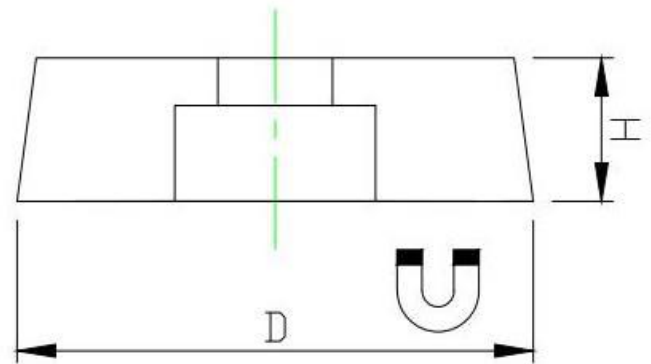

# NdFeB magnetic nailing plate

Item No.	D	H	Force			Weight
	mm	mm	Kg	N	Lbs	g
RBNB54x15	54	15	105	1029	231	240
RBNB70x15	70	15	190	1862	418	320