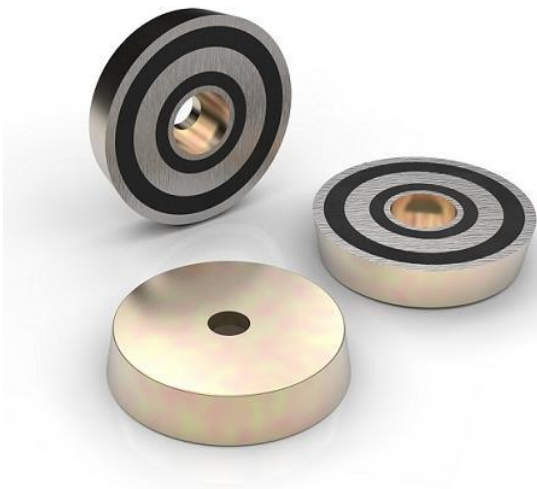

# NdFeB magnetic nailing plate

Item No.	D	H	Force			Weight
	mm	mm	Kg	N	Lbs	g
RBNB54x15	54	15	105	1029	231	240
RBNB70x15	70	15	190	1862	418	320