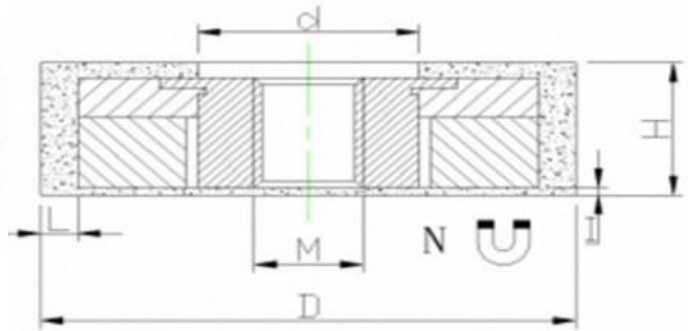

## NdFeB black rubber coated magnet with screw hole

| Item No. | D  | H   | d  | M  | Force |     |     | Weight |
|----------|----|-----|----|----|-------|-----|-----|--------|
|          | mm | mm  | mm |    | Kg    | N   | Lbs | g      |
| RCND20F  | 20 | 6   | 8  | M4 | 3     | 31  | 7   | 7.5    |
| RCND29F  | 29 | 8.5 | 12 | M5 | 11    | 108 | 22  | 28     |
| RCND36F  | 36 | 8.5 | 14 | M6 | 20    | 201 | 45  | 49     |
| RCND45F  | 45 | 9.5 | 14 | M6 | 30    | 301 | 67  | 80     |