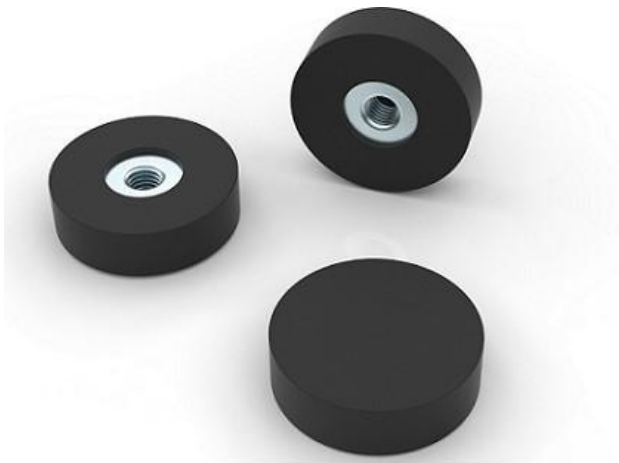

## NdFeB black rubber coated magnet with screw hole

| Item No. | D  | H   | d  | M  | Force |     |     | Weight |
|----------|----|-----|----|----|-------|-----|-----|--------|
|          | mm | mm  | mm |    | Kg    | N   | Lbs | g      |
| RCND20F  | 20 | 6   | 8  | M4 | 3     | 31  | 7   | 7.5    |
| RCND29F  | 29 | 8.5 | 12 | M5 | 11    | 108 | 22  | 28     |
| RCND36F  | 36 | 8.5 | 14 | M6 | 20    | 201 | 45  | 49     |
| RCND45F  | 45 | 9.5 | 14 | M6 | 30    | 301 | 67  | 80     |